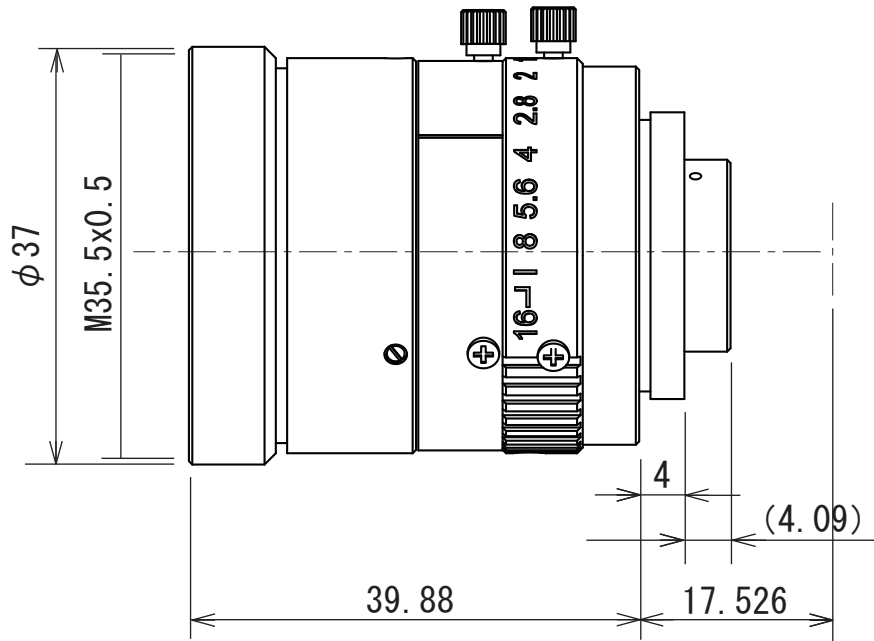

T5-0814

【SPECIFICATIONS】 5Megapixel-Lens

Image Size: 2/3

Focal Length : 8mm
 Maximun Relative Aperture : 1:1.4
 Iris : F1.4~16
 Angle of View : 55.2×42.9°
 Image Size : 8.8×6.6mm (φ11mm)
 Minimum Object Distance : 0.1m (From Front Vertex)
 Resolution : 3.45μm
 TV Distortion : -0.17%
 Optical Back Focal Distance : 12.6mm

Frang Back : 17.526mm
 Operation : Focus : Manual
 Iris : Manual
 Operating Temperature : -10~+50°C
 Mount : C-Mount
 Filter Size : M35.5 P=0.5
 Size : φ37×39.88mm
 Weight : Approx.200g

【COMPOSITION】

- Lens 1
- Lens Cap 1
- Dust Cap 1

【DIMENSIONS】

Unit:mm