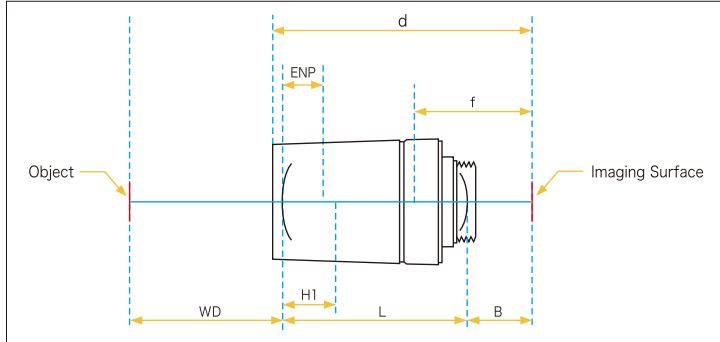

Optical Magnification	0.07X – 0.5X	
Max.Image Format	12.3 mm x 12.3 mm(ϕ 17.4 mm)	
Max.Aperture Ratio	1 : 4.3	
Operation range	Iris	F4.3-F32
	Focus	182 mm – 577.2 mm
Control	Iris	Manual operation
	Focus	Manual operation
	Zoom	Manual operation
Operating Temperature	-10°C~50°C	

Optical distortion	tele	1.1"	1.0%	1"	0.84%	2/3"	0.39%
	wide		-1.7%		-1.45%		-0.7%
BackFocal Length	tele	39.53mm					
	wide	49.78mm					
Flange Back Length	17.526 mm						
Mount	C Mount						
Filter Size	M62xP0.75						
Dimensions	ϕ 61 x 152.86mm						
Weight	1.4kg						

Optical Data

		Focal Length	First Principal Point	Total Length	Back Focus	Entrance Pupil Diameter	Entrance Pupil Position	Distortion	Extension	Length
		f	H1	L	B		ENP	%	-	d
TEC-V7X	Tele	106.26	-136.10	122.40	39.53	53.64	375.00	1.00	-	166.39
	Wide	47.65	-143.10	112.10	49.78	11.00	126.90	-1.70	-	166.39

*First principal point and entrance pupil position are calculated from front lens

Field of view(mm)

Working Distance (mm)	Optical Magnification	1.1 inch			1 inch			2/3 inch			
		H	V	D	H	V	D	H	V	D	
182	Wide	0.2525	48.74	48.74	69.12	50.32	38.06	63.28	34.88	26.16	43.6
	Middle	0.3643	33.64	33.64	47.33	34.72	26.3	43.6	24.12	18.1	30.11
	Tele	0.5	24.6	24.6	34.75	25.4	19.246	31.88	17.65	13.26	22
200	Wide	0.2258	54.52	54.52	76.94	56.3	42.56	70.84	39	29.24	48.76
	Middle	0.3258	37.62	37.62	52.95	38.83	29.4	48.78	26.96	20.24	33.67
	Tele	0.4451	27.5	27.5	38.68	28.38	21.51	35.64	19.72	14.81	24.62
300	Wide	0.1413	87.48	87.48	124.06	90.34	68.18	114.1	62.46	46.8	78.178
	Middle	0.2037	60.24	60.24	85.34	62.18	47.06	78.18	42.15	32.38	53.898
	Tele	0.2784	44	44	61.94	45.42	34.3	57.46	31.55	23.69	39.38
400	Wide	0.1037	119.47	119.47	169.98	123.4	93.02	156.05	85.2	63.82	106.71
	Middle	0.1495	82.15	82.15	115.97	84.8	64.16	106.72	58.82	44.12	73.48
	Tele	0.2042	59.99	59.99	84.52	61.92	46.89	77.82	43	32.28	53.7
500	Wide	0.082	151.25	151.24	215.44	156.25	117.67	197.8	107.78	80.68	135.04
	Middle	0.1183	103.92	103.92	146.82	107.28	81.12	135	74.37	55.78	92.94
	Tele	0.1617	75.84	75.84	106.89	78.29	59.28	98.4	54.36	40.8	67.88
577.5	Wide	0.0708	175.21	175.21	250.66	181.4	136.35	229.82	125.08	93.62	156.76
	Middle	0.102	120.57	120.57	170.44	124.47	94.1	156.74	86.28	64.72	107.84
	Tele	0.1398	87.99	87.99	124.04	90.8	68.75	114.16	63.06	47.32	78.74

SPECIFICATIONS SUBJECT TO CHANGE WITHOUT NOTICE

China Sales Department

Zhuguang Road, Nanshan District, Shenzhen China

ChinaTEL:+86(0) 13006699017

Overseas TEL:+86(0) 18002540712

www.computar.net