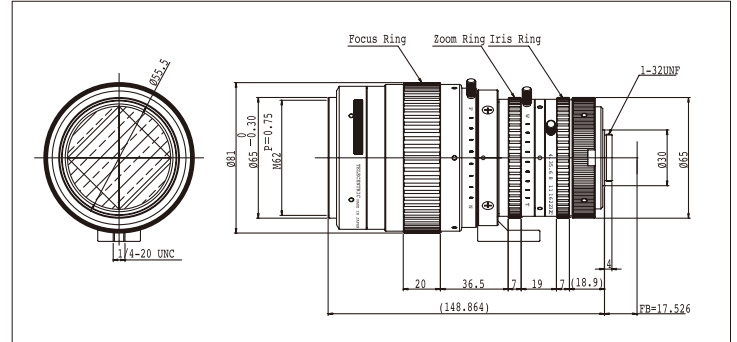

Optical Magnification	0.07X – 0.5X	
Max.Image Format	12.3 mm x 12.3 mm(ϕ 17.4 mm)	
Max.Aperture Ratio	1 : 4.3	
Operation range	Iris	F4.3-F32
	Focus	182 mm – 577.2 mm
Control	Iris	Manual operation
	Focus	Manual operation
	Zoom	Manual operation
Operating Temperature	-10°C~50°C	

Optical distortion	tele	1.1"	1.0%	1"	0.84%	2/3"	0.39%
	wide		-1.7%		-1.45%		-0.7%
BackFocal Length	tele	39.53mm					
	wide	49.78mm					
Flange Back Length	17.526 mm						
Mount	C Mount						
Filter Size	M62xP0.75						
Dimensions	ϕ 61 x 152.86mm						
Weight	1.4kg						

Optical Data

		Focal Length	First Principal Point	Total Length	Back Focus	Entrance Pupil Diameter	Entrance Pupil Position	Distortion	Extension	Length
		f	H1	L	B		ENP	%	-	d
TEC-V7X	Tele	106.26	-136.10	122.40	39.53	53.64	375.00	1.00	-	166.39
	Wide	47.65	-143.10	112.10	49.78	11.00	126.90	-1.70	-	166.39

*First principal point and entrance pupil position are calculated from front lens

Field of view(mm)

Working Distance (mm)	Optical Magnification	1.1 inch			1 inch			2/3 inch			
		H	V	D	H	V	D	H	V	D	
182	Wide	0.2525	48.74	48.74	69.12	50.32	38.06	63.28	34.88	26.16	43.6
	Middle	0.3643	33.64	33.64	47.33	34.72	26.3	43.6	24.12	18.1	30.11
	Tele	0.5	24.6	24.6	34.75	25.4	19.246	31.88	17.65	13.26	22
200	Wide	0.2258	54.52	54.52	76.94	56.3	42.56	70.84	39	29.24	48.76
	Middle	0.3258	37.62	37.62	52.95	38.83	29.4	48.78	26.96	20.24	33.67
	Tele	0.4451	27.5	27.5	38.68	28.38	21.51	35.64	19.72	14.81	24.62
300	Wide	0.1413	87.48	87.48	124.06	90.34	68.18	114.1	62.46	46.8	78.178
	Middle	0.2037	60.24	60.24	85.34	62.18	47.06	78.18	42.15	32.38	53.898
	Tele	0.2784	44	44	61.94	45.42	34.3	57.46	31.55	23.69	39.38
400	Wide	0.1037	119.47	119.47	169.98	123.4	93.02	156.05	85.2	63.82	106.71
	Middle	0.1495	82.15	82.15	115.97	84.8	64.16	106.72	58.82	44.12	73.48
	Tele	0.2042	59.99	59.99	84.52	61.92	46.89	77.82	43	32.28	53.7
500	Wide	0.082	151.25	151.24	215.44	156.25	117.67	197.8	107.78	80.68	135.04
	Middle	0.1183	103.92	103.92	146.82	107.28	81.12	135	74.37	55.78	92.94
	Tele	0.1617	75.84	75.84	106.89	78.29	59.28	98.4	54.36	40.8	67.88
577.5	Wide	0.0708	175.21	175.21	250.66	181.4	136.35	229.82	125.08	93.62	156.76
	Middle	0.102	120.57	120.57	170.44	124.47	94.1	156.74	86.28	64.72	107.84
	Tele	0.1398	87.99	87.99	124.04	90.8	68.75	114.16	63.06	47.32	78.74

SPECIFICATIONS SUBJECT TO CHANGE WITHOUT NOTICE

China Sales Department

Zhuguang Road, Nanshan District, Shenzhen China

ChinaTEL:+86(0) 13006699017

Overseas TEL:+86(0) 18002540712

www.computar.net